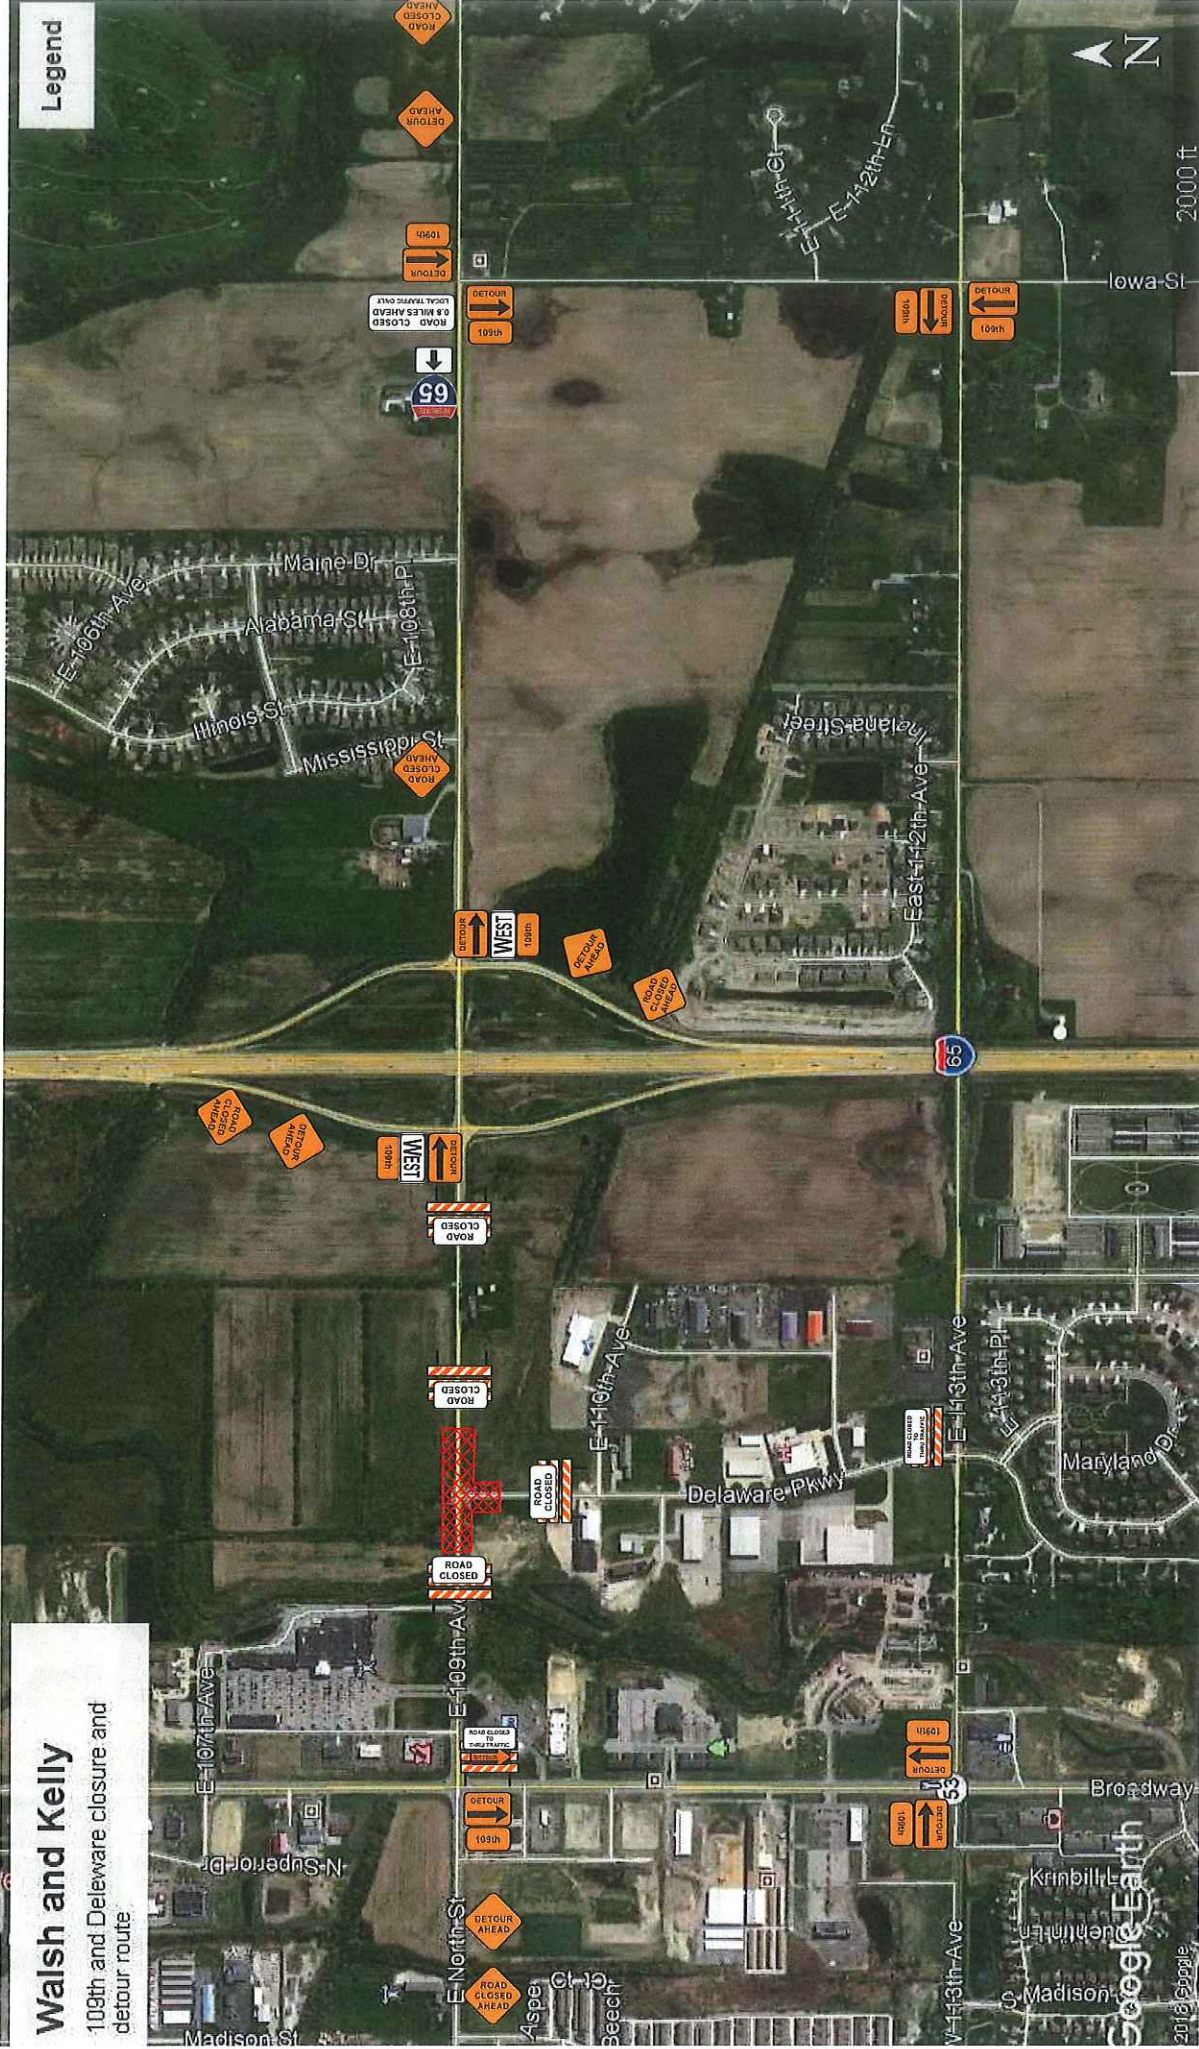

Walsh and Kelly 109th and Delaware closure and detour route

Legend

2000 ft