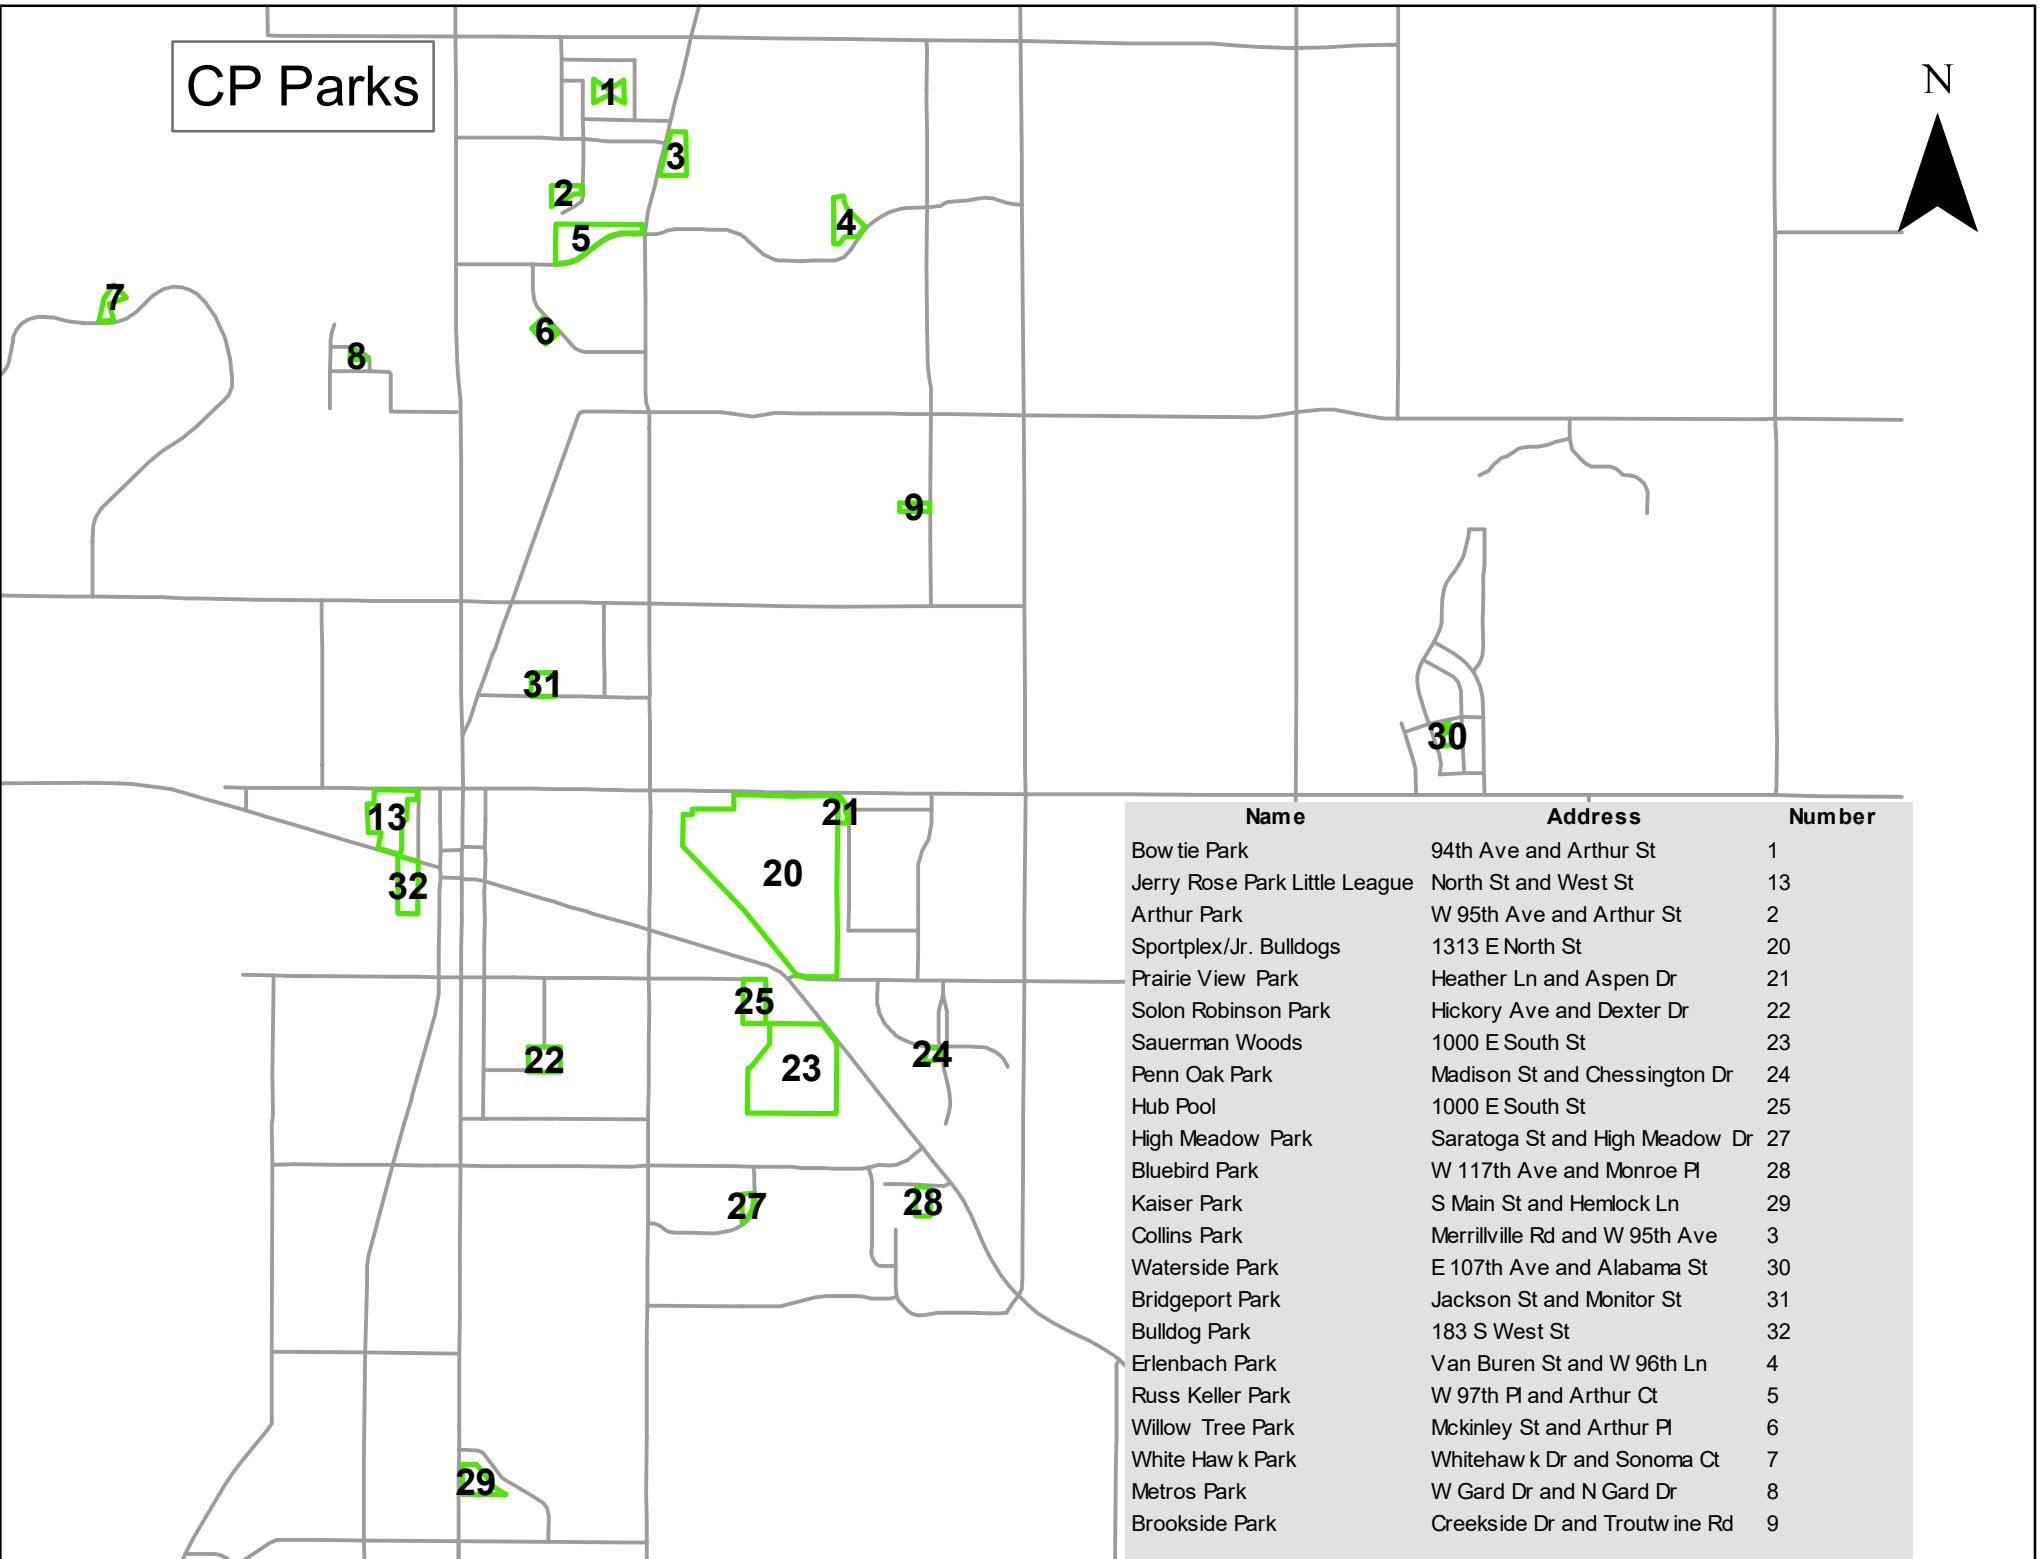

CP Parks

Name	Address	Number
Bow tie Park	94th Ave and Arthur St	1
Jerry Rose Park Little League	North St and West St	13
Arthur Park	W 95th Ave and Arthur St	2
Sportplex/Jr. Bulldogs	1313 E North St	20
Prairie View Park	Heather Ln and Aspen Dr	21
Solon Robinson Park	Hickory Ave and Dexter Dr	22
Sauerman Woods	1000 E South St	23
Penn Oak Park	Madison St and Chessington Dr	24
Hub Pool	1000 E South St	25
High Meadow Park	Saratoga St and High Meadow Dr	27
Bluebird Park	W 117th Ave and Monroe Pl	28
Kaiser Park	S Main St and Hemlock Ln	29
Collins Park	Merrillville Rd and W 95th Ave	3
Waterside Park	E 107th Ave and Alabama St	30
Bridgeport Park	Jackson St and Monitor St	31
Bulldog Park	183 S West St	32
Erlenbach Park	Van Buren St and W 96th Ln	4
Russ Keller Park	W 97th Pl and Arthur Ct	5
Willow Tree Park	Mckinley St and Arthur Pl	6
White Hawk Park	Whitehawk Dr and Sonoma Ct	7
Metros Park	W Gard Dr and N Gard Dr	8
Brookside Park	Creekside Dr and Troutwine Rd	9