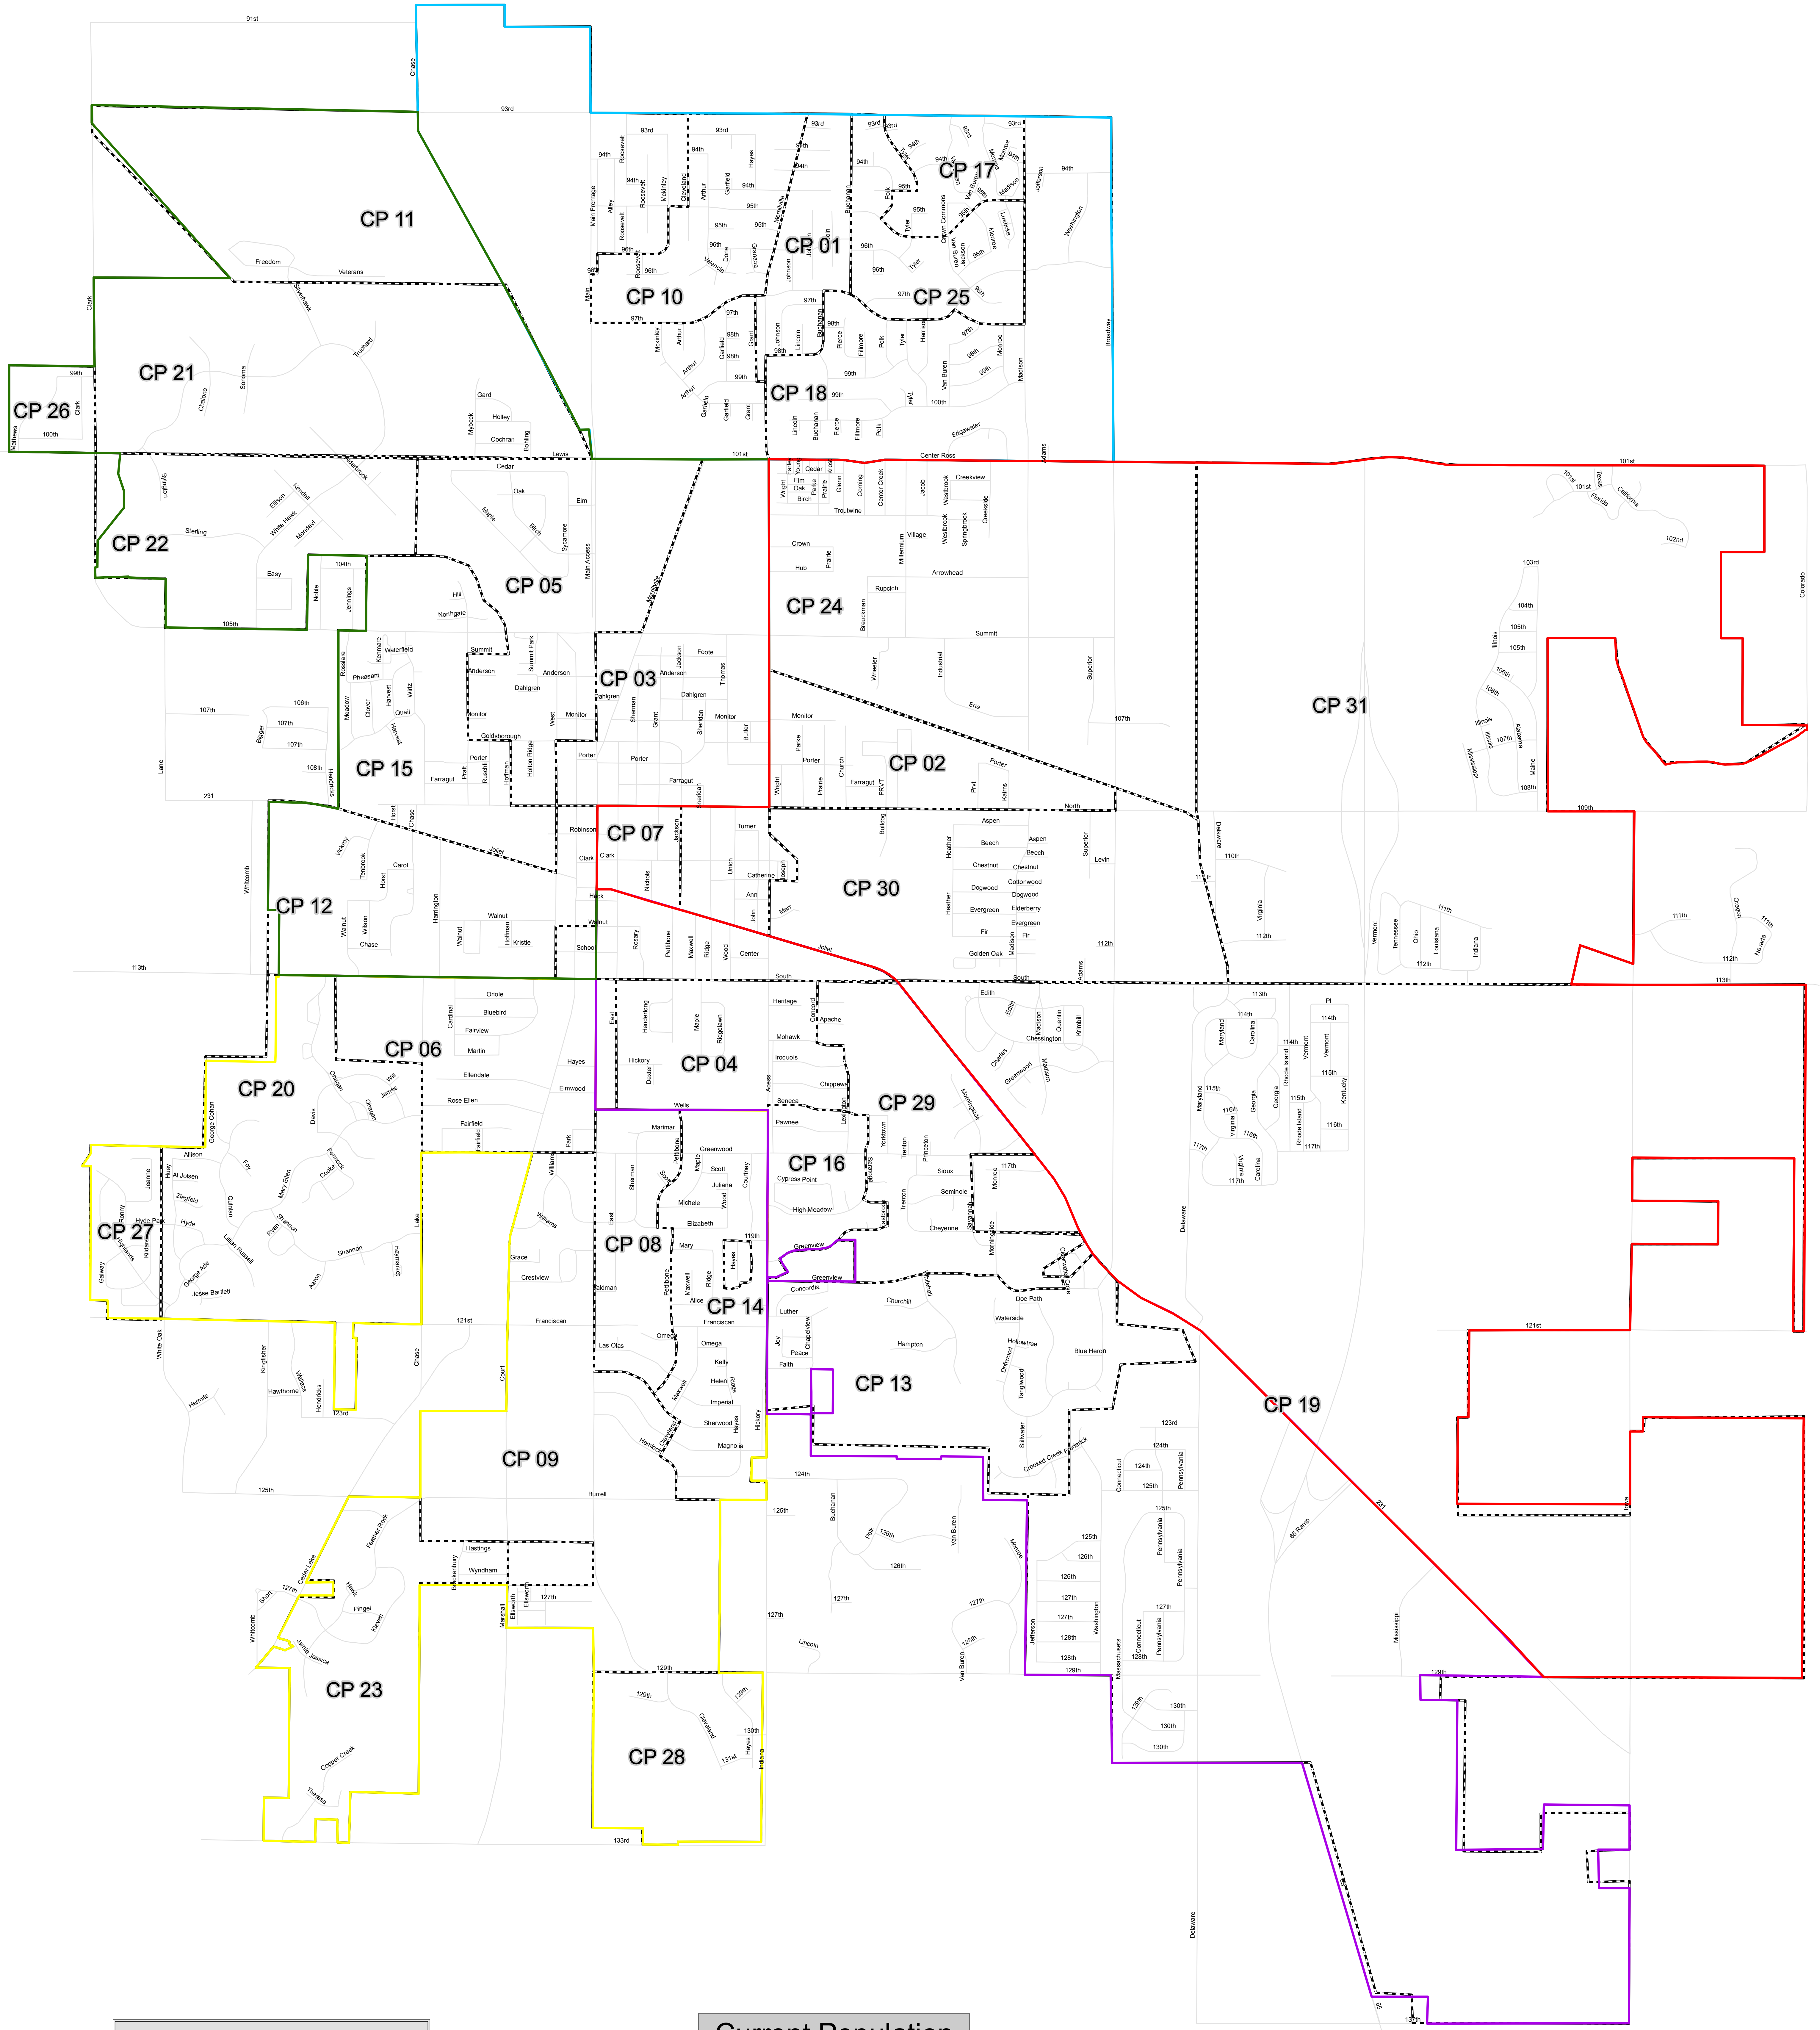

# Current District Lines

**Legend**

- CP District 1
- CP District 2
- CP District 3
- CP District 4
- CP District 5
- Current Precincts

**Current Population for each District**

District 1	5,190
District 2	5,138
District 3	6,946
District 4	5,117
District 5	4,926
<b>Total</b>	<b>27,317</b>