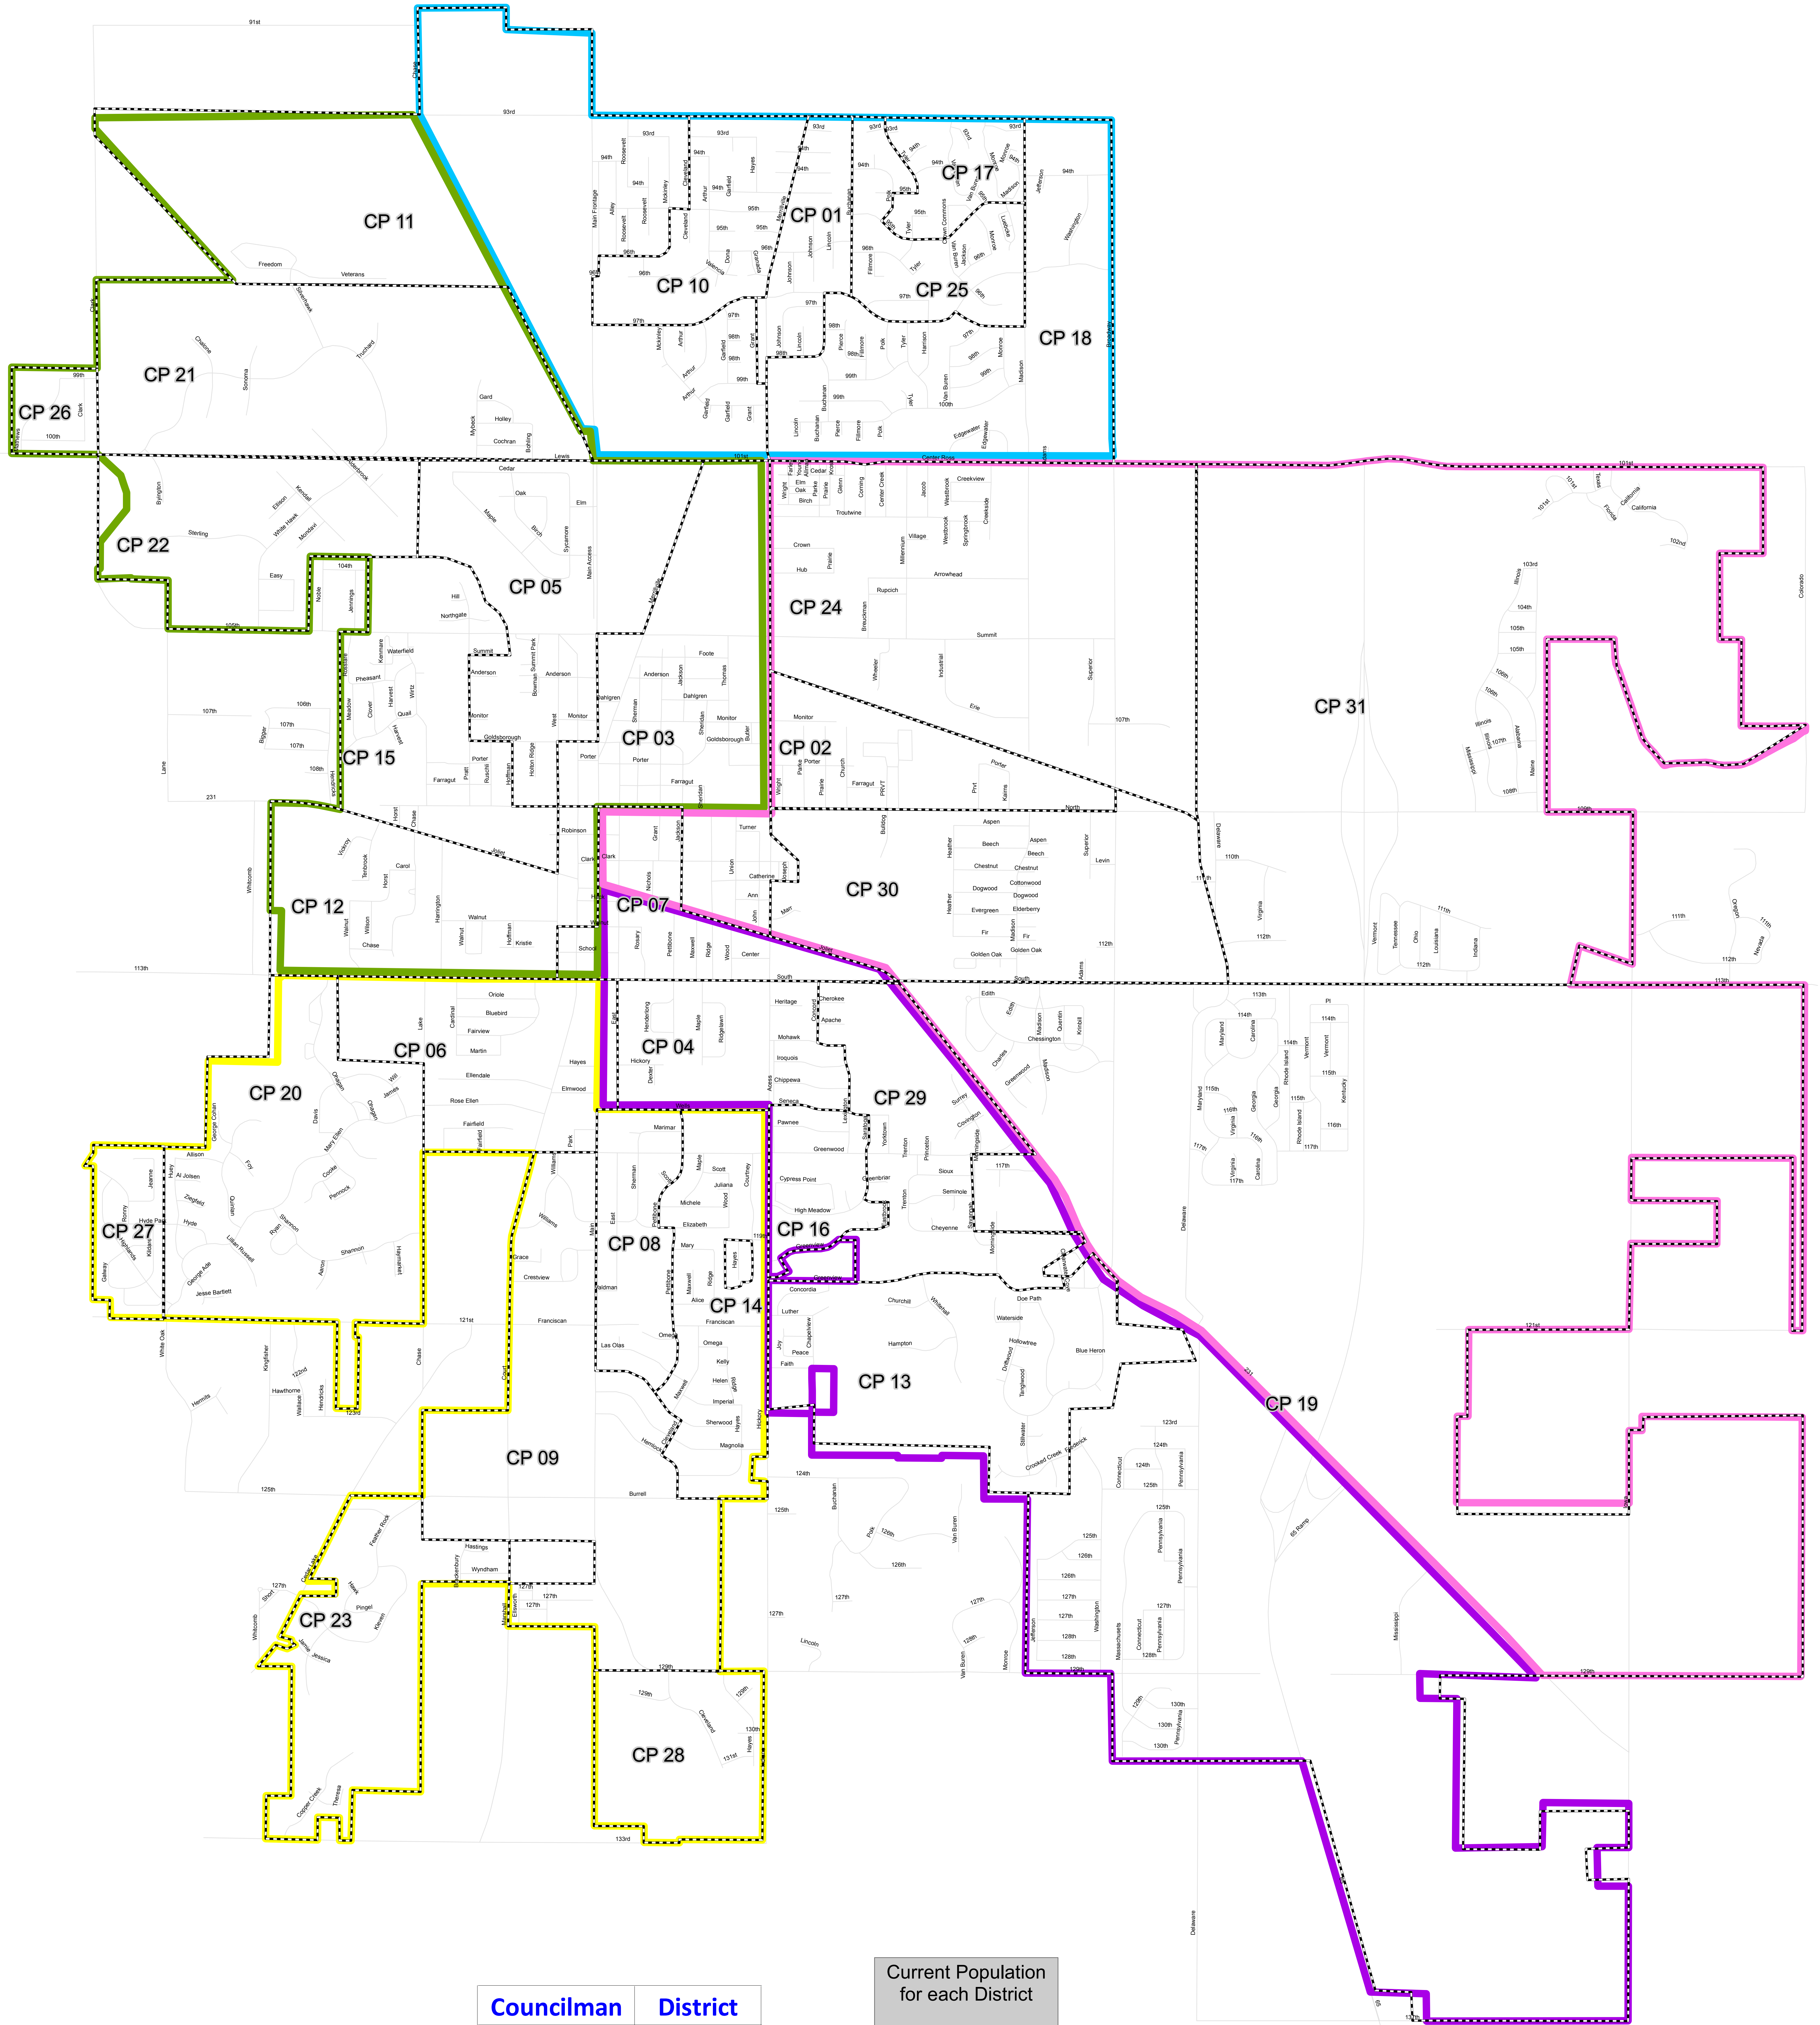

New District Lines

Councilman	District
Chad Jeffes	1st District
Robert Clemons	2nd District
Andrew Kyres	3rd District
Laura Sauerman	4th District
Carol Drasga	5th District
Mark Schweitzer	At Large
Bill Feder	At Large

Current Population for each District	
District 1	5,190
District 2	5,138
District 3	6,949
- 1,502 (Jail)	= 5,447
District 4	5,117
District 5	4,926
Total	27,317